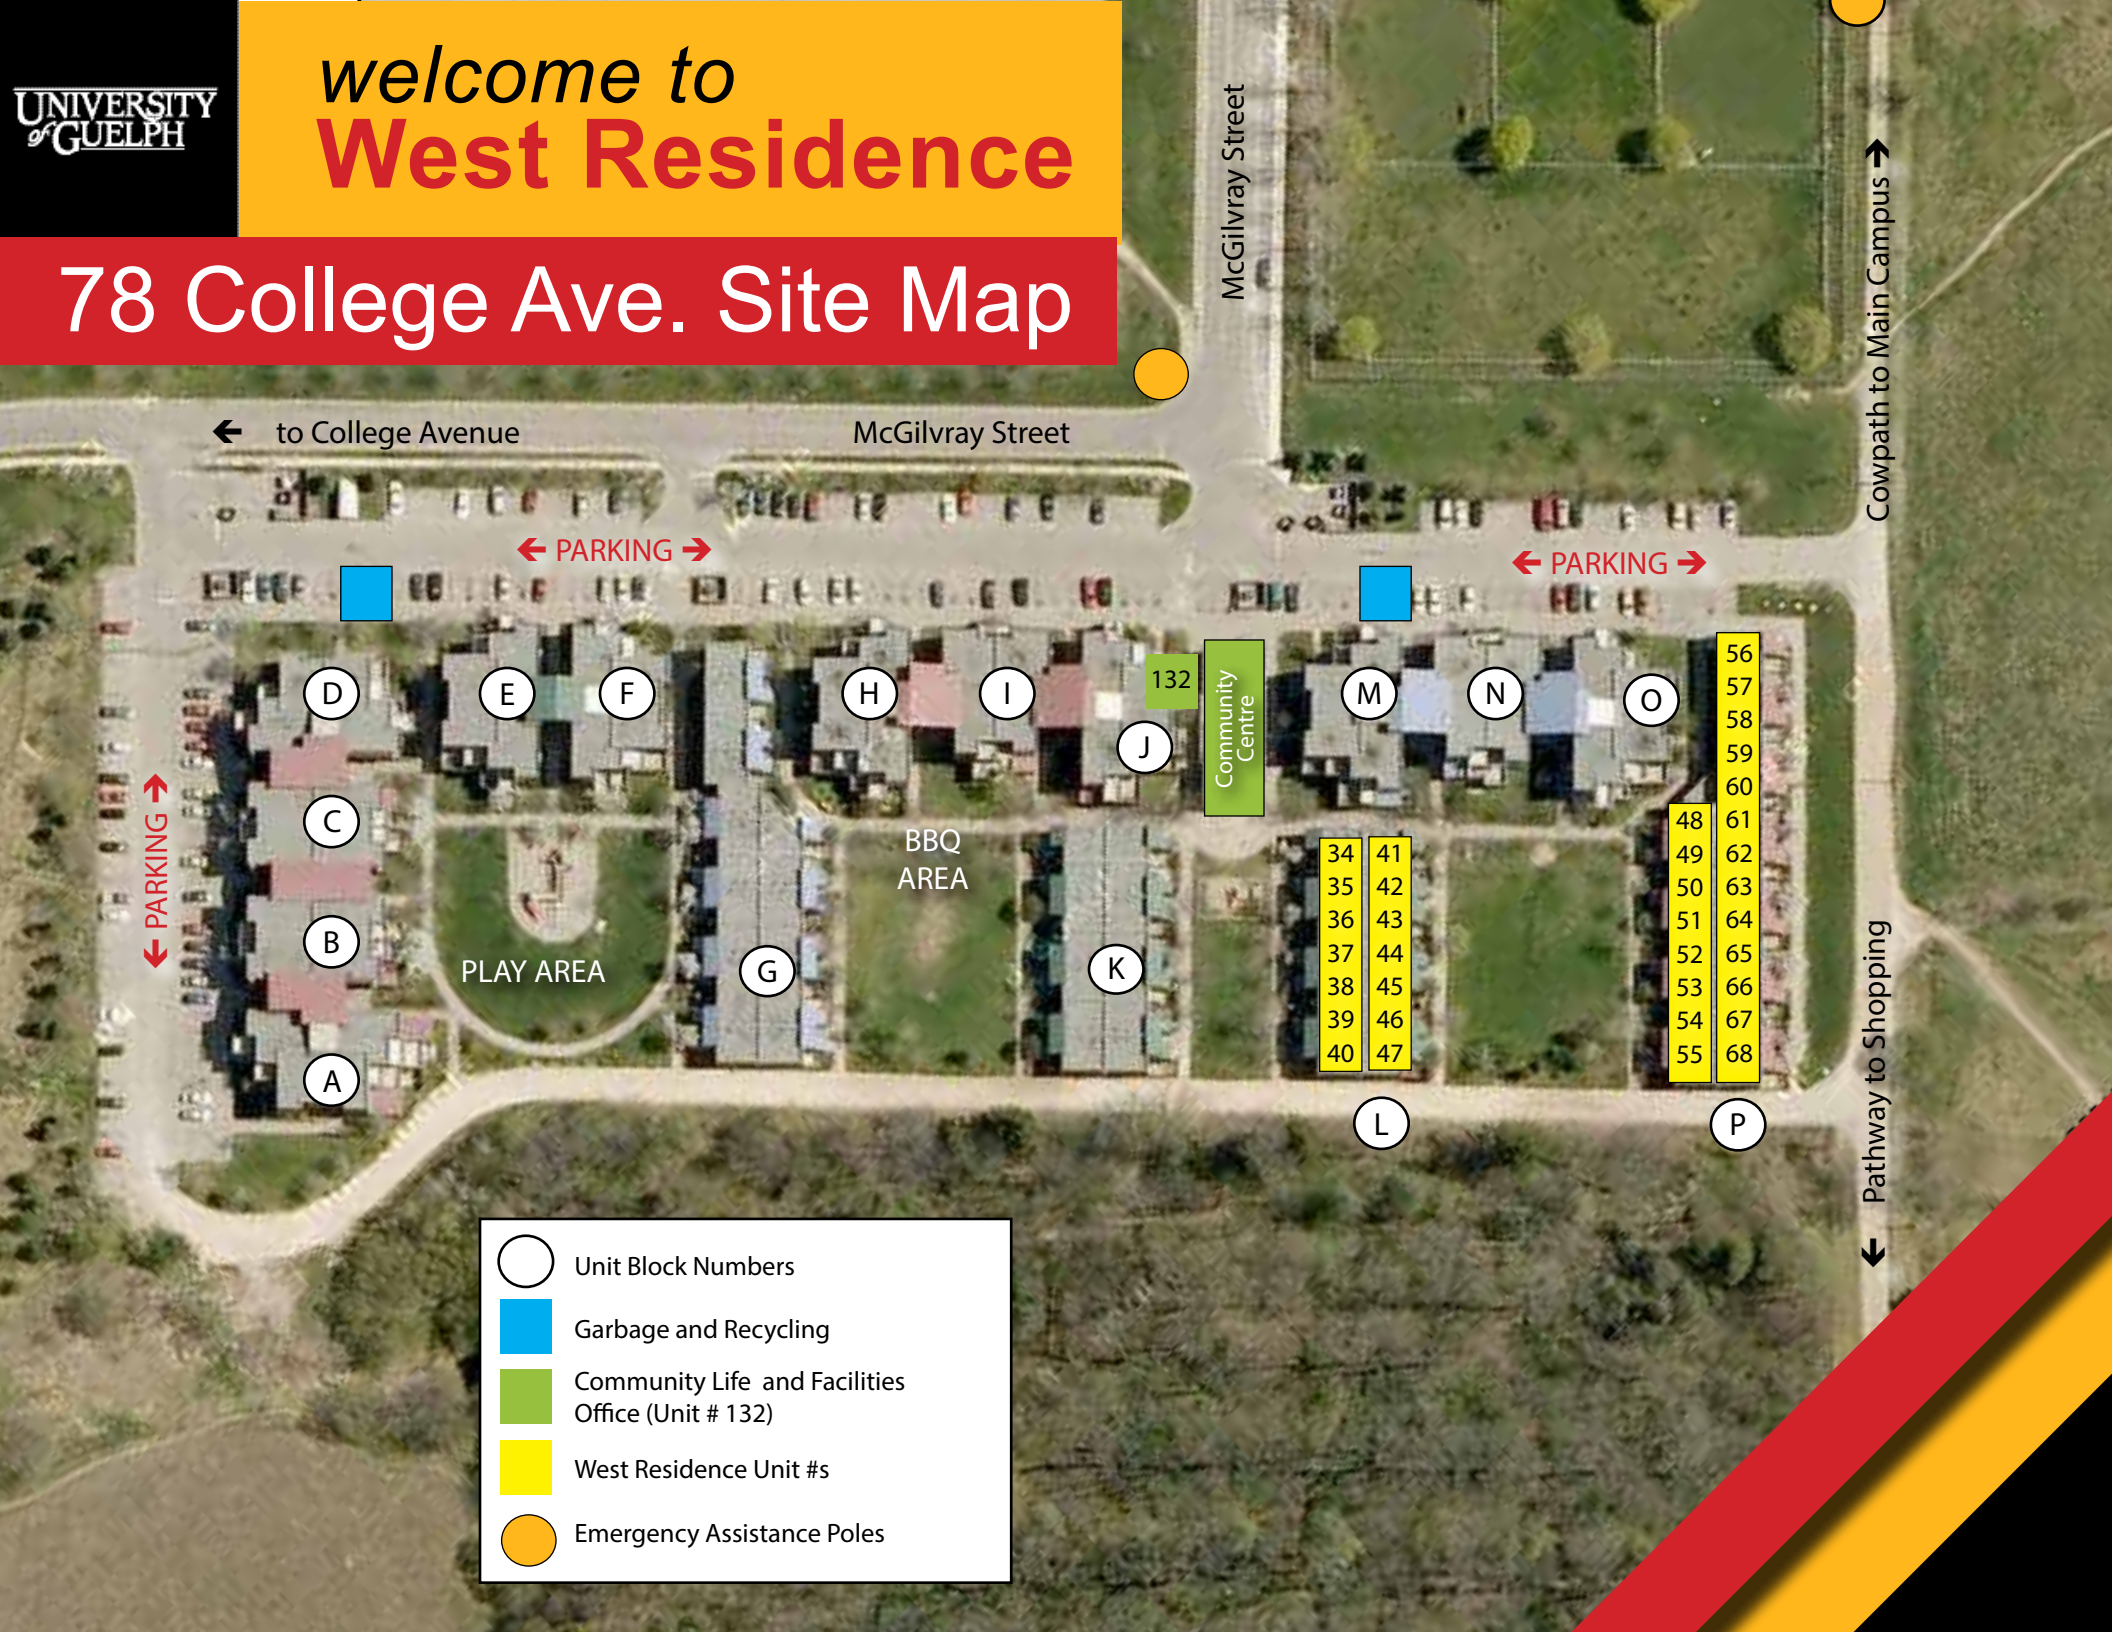

welcome to West Residence

78 College Ave. Site Map

-  Unit Block Numbers
-  Garbage and Recycling
-  Community Life and Facilities Office (Unit # 132)
-  West Residence Unit #s
-  Emergency Assistance Poles

← to College Avenue

McGilvray Street

McGilvray Street

Cowpath to Main Campus →

← PARKING →

← PARKING →

← PARKING →

PLAY AREA

BBQ AREA

132
Community Centre

34	41
35	42
36	43
37	44
38	45
39	46
40	47

48	56
49	57
50	58
51	59
52	60
53	61
54	62
55	63
	64
	65
	66
	67
	68

← Pathway to Shopping