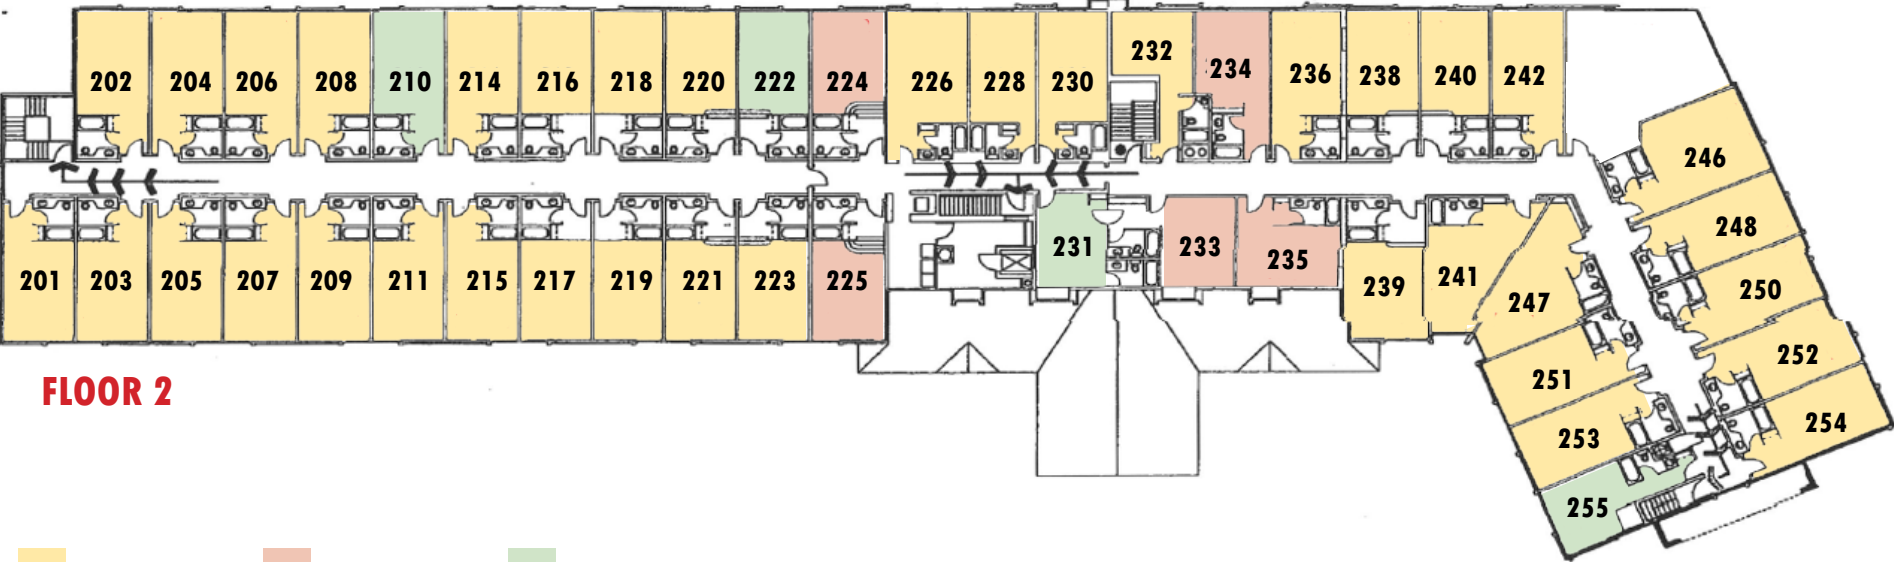

GORDON HALL

- Queen bed
- Twin bed
- Residence Life Staff/IHC