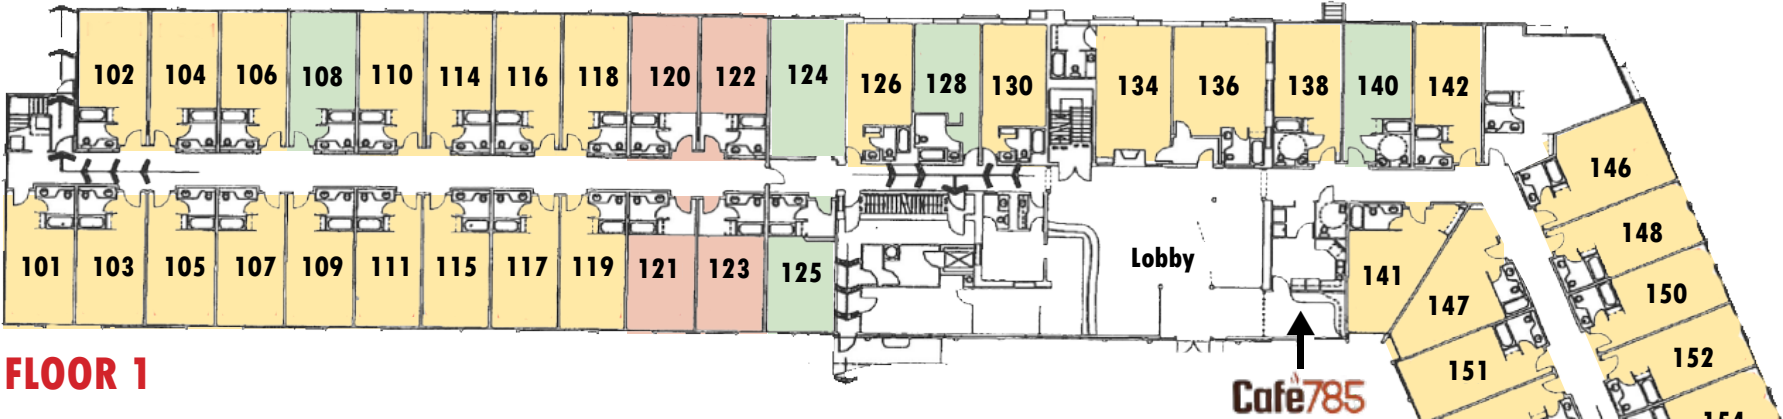

GORDON HALL

- Queen bed
- Twin bed
- Residence Life Staff/IHC